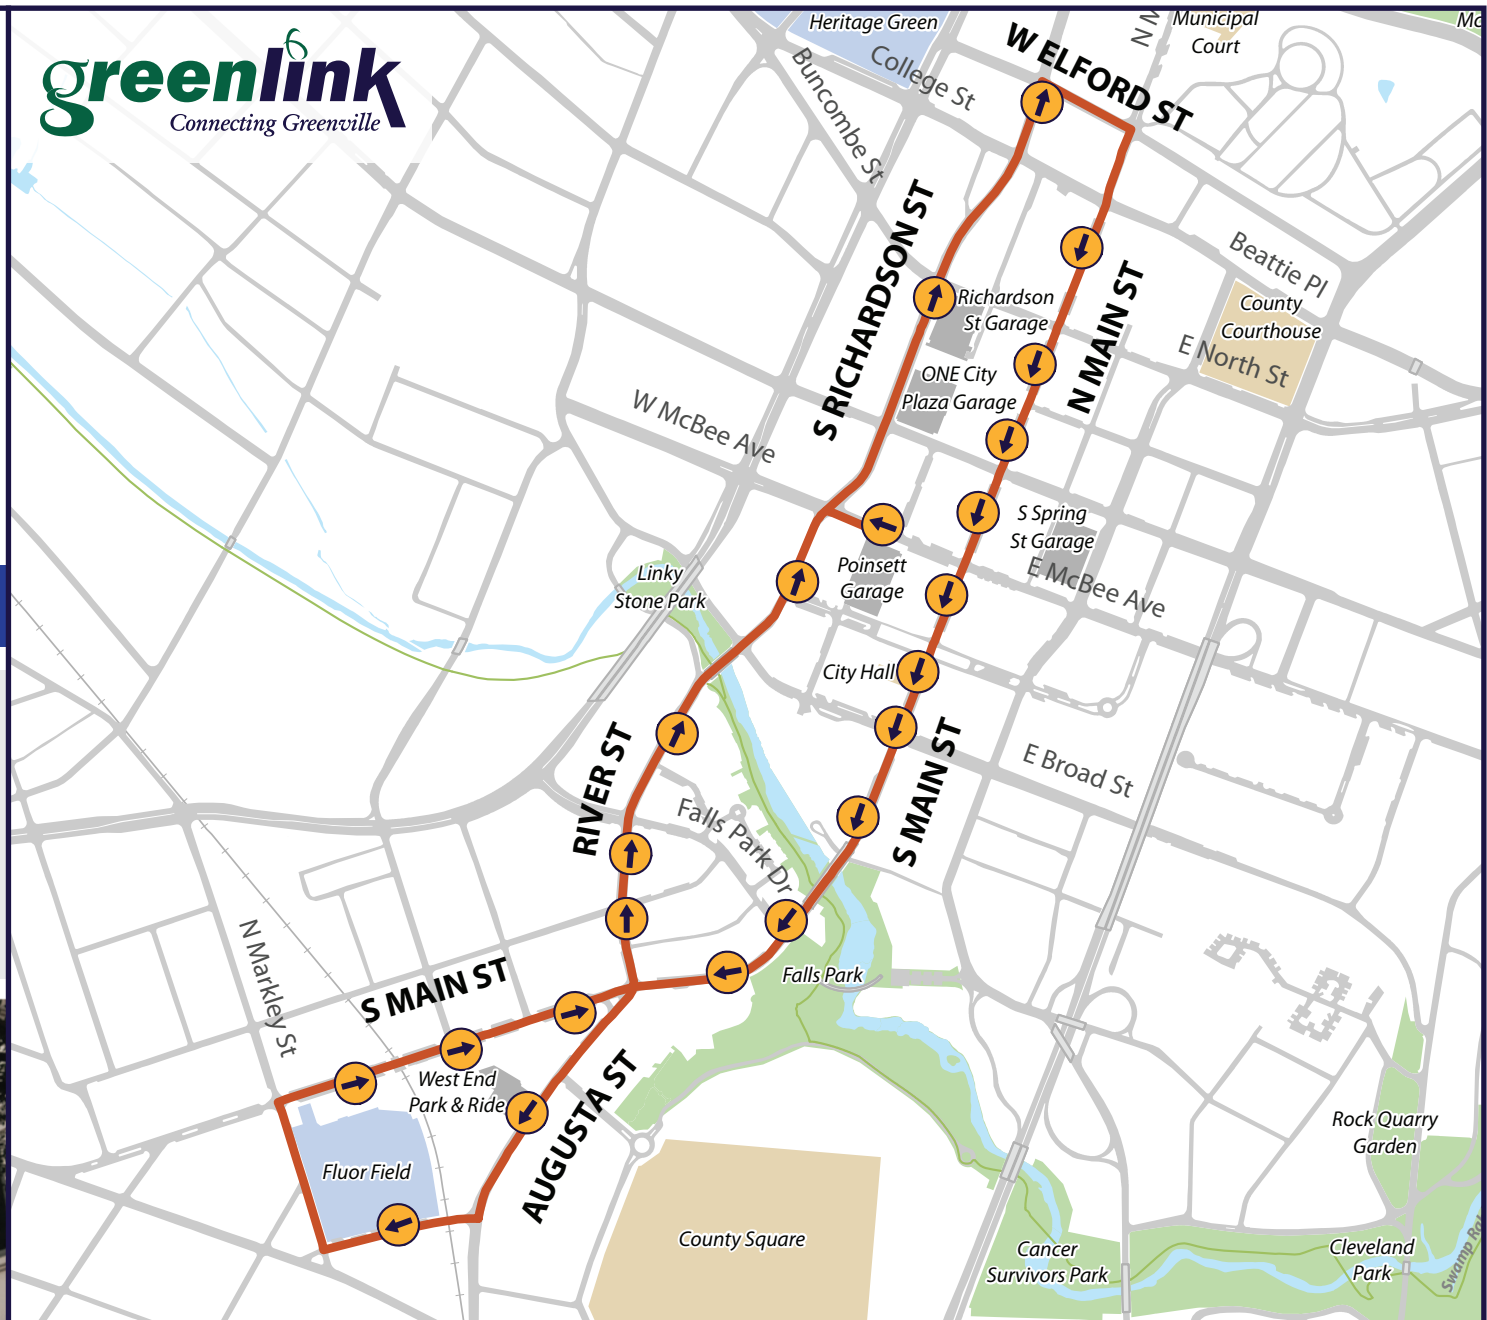

LUNCH LINK

TROLLEY ROUTE

906

TROLLEY HOURS

FRIDAY

11 a.m. to 2 p.m.

Track the real-time location of the trolleys using the **FindGreenlink** app on your smartphone

ROUTE MAP KEY

 Designated Trolley Stops